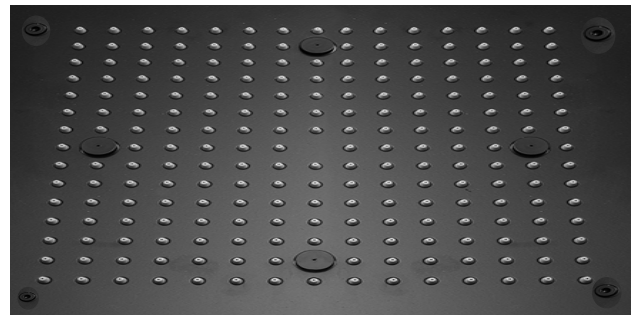

Satin Black Ceiling Rain Shower with Mist (4 Function)
Size- 480mmx330mm (19"X13")
S.S 304 Mirror Finish
M.R.P. ₹ 41500/-