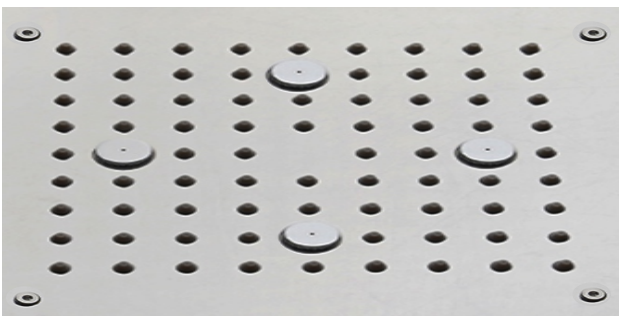

Ceiling Rain Shower with Mist (2 Function/ 4 Nozzel)
Size- 480mmx330mm (19"X13")
S.S 304 Mirror Finish
M.R.P. ₹ 21800/-