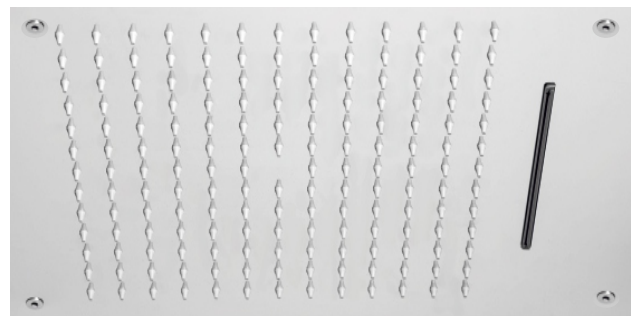

Ceiling Rain Shower with Water Fall (2 Function)
Size- 480mmx330mm (19"X13")
S.S 304 Mirror Finish
M.R.P. ₹ 21800/-

Price per pc.